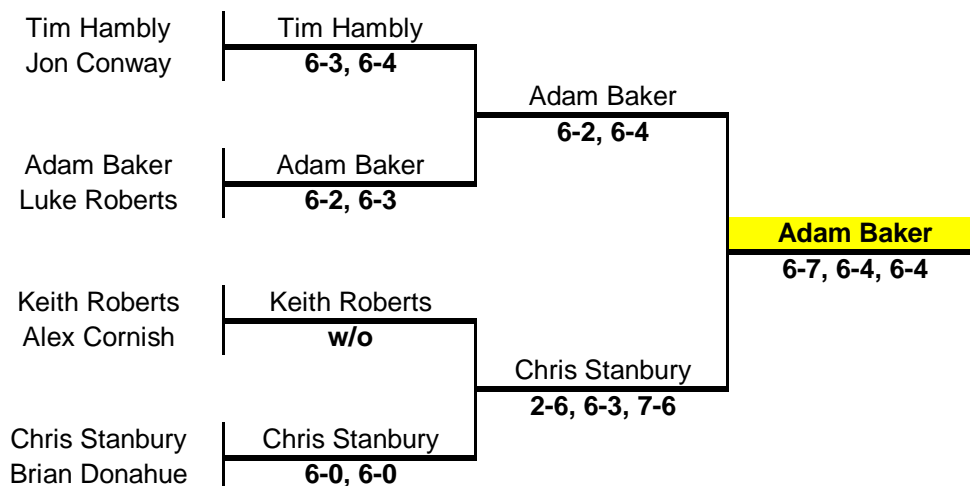

## Mens Plate 2010

<i>Quarter-finals</i>	<i>Semi-finals</i>	<i>Final</i>	<i>Winner</i>
<i>Play by:</i>	<i>Play by:</i>	<i>Play on:</i>	
<i>17th September</i>	<i>25th September</i>	<i>26th September</i>	

**Matches are 3 full tie break sets**

## Ladies Plate 2010

<i>Semi-finals</i>	<i>Final</i>	<i>Winner</i>
<i>Play by:</i>	<i>Play on:</i>	
<i>25th September</i>	<i>26th September</i>	

**Matches are 3 full tie break sets**